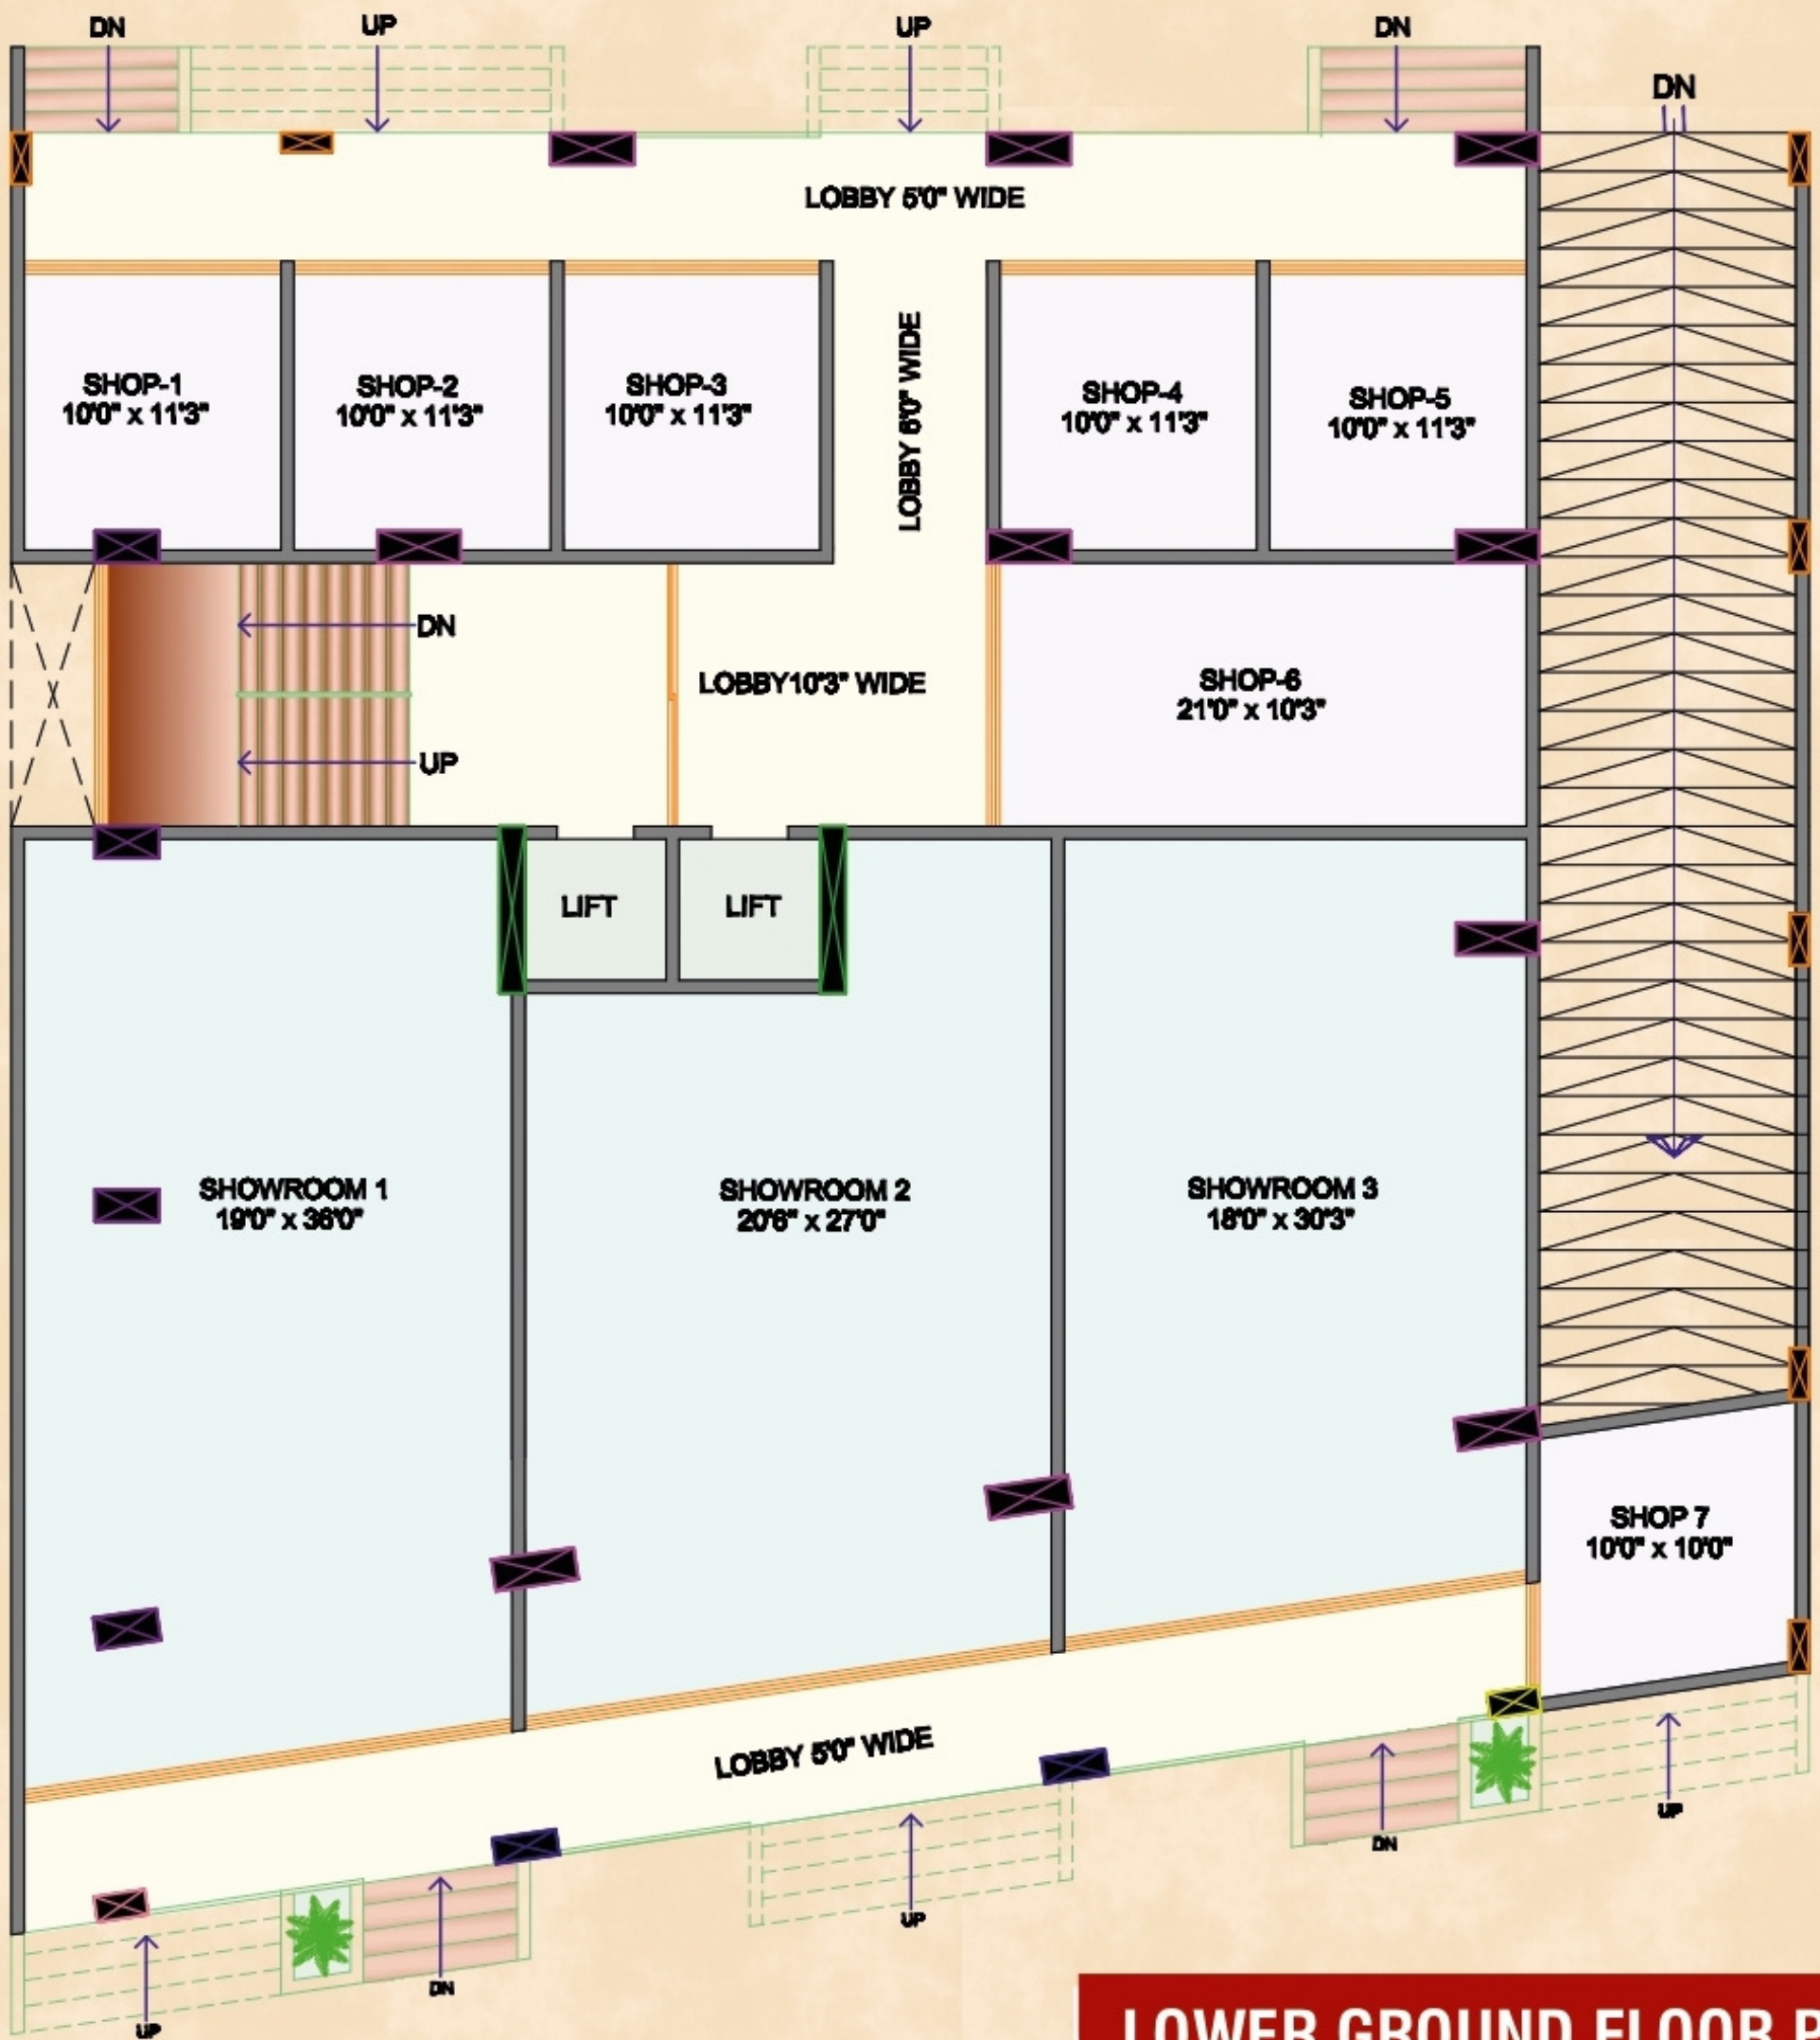

# HIRAMOTI GOLDEN SQUARE PLAZA

We Commit  
**100%  
Business  
Guarantee** Here...

**LOWER GROUND FLOOR PLAN**

**150 to 1000 Sq.ft. Shops & Showrooms**

**UPPER GROUND FLOOR PLAN**

**150 to 1000 Sq.ft. Shops & Showrooms**

**FIRST FLOOR PLAN**

**300 to 1000 Sq.ft. Offices**

➤➤ OFFICES  
➤➤ SHOWROOMS  
➤➤ SHOPS

**For  
Booking,**

**Contact**

**9850146415  
9423861232**

**Site Address :**

**HIRAMOTI GOLDEN  
SQUARE PLAZA,**