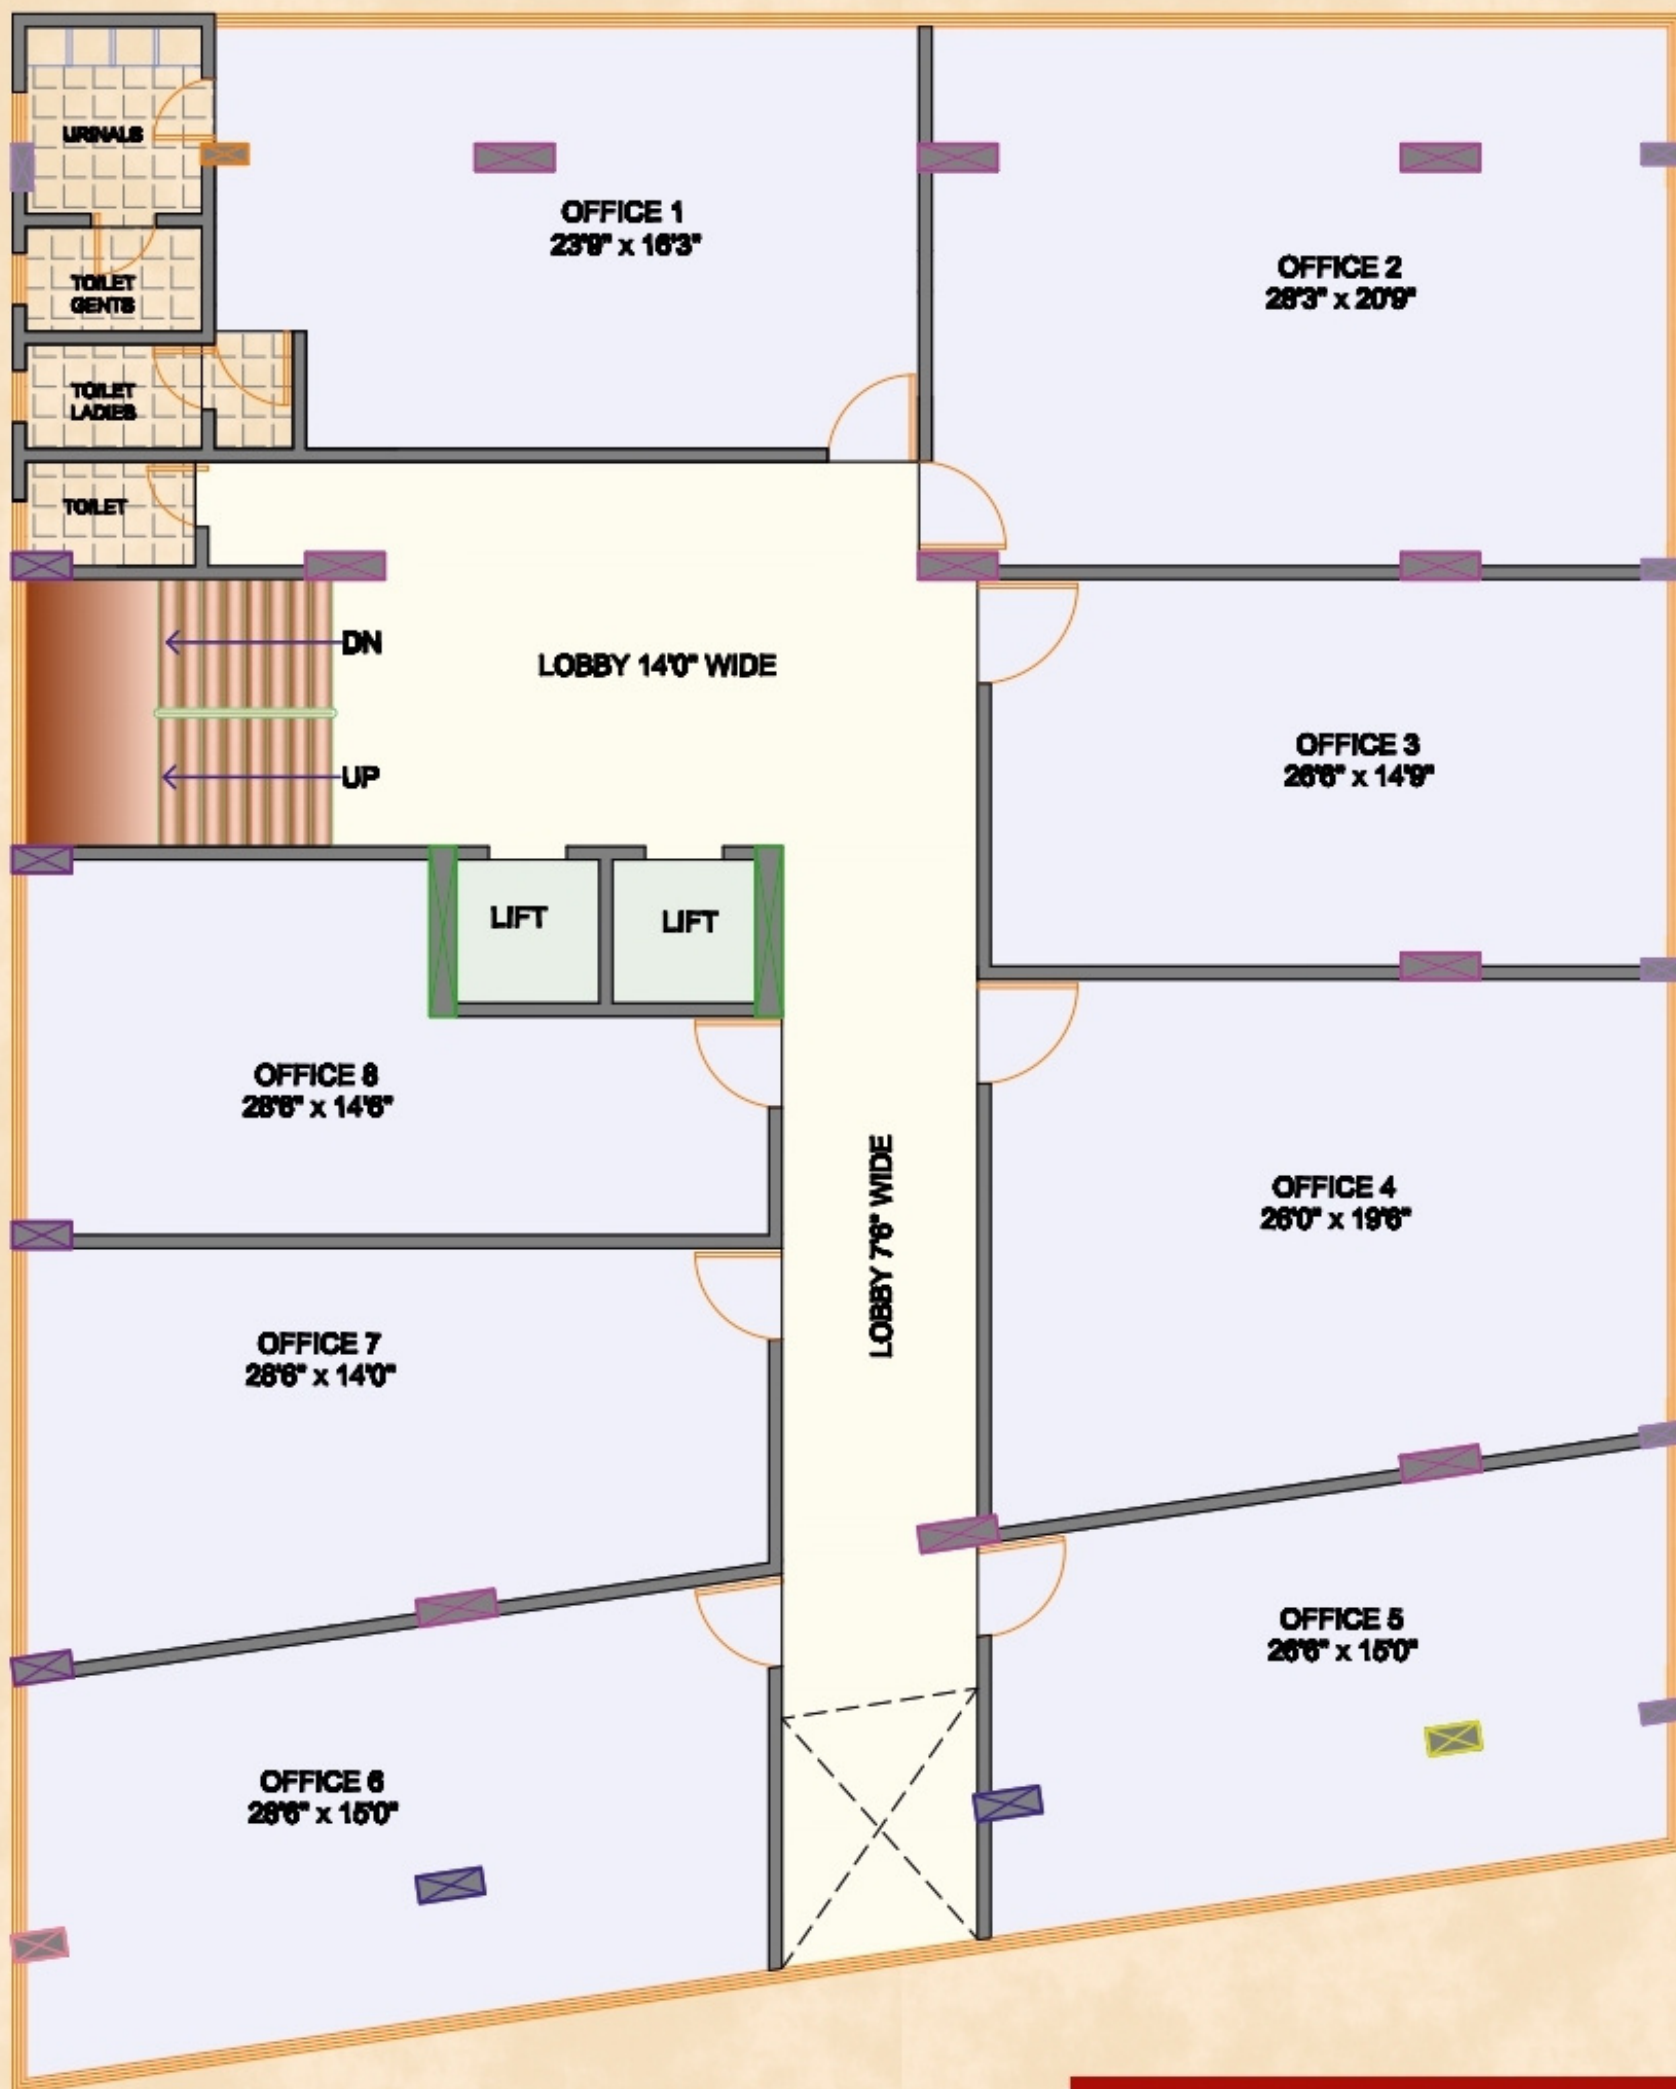

# HIRAMOTI GOLDEN SQUARE PLAZA

We Commit  
**100%  
Business  
Guarantee** Here...

**LOWER GROUND FLOOR PLAN**

**150 to 1000 Sq.ft. Shops & Showrooms**

**UPPER GROUND FLOOR PLAN**

**150 to 1000 Sq.ft. Shops & Showrooms**

**FIRST FLOOR PLAN**

**300 to 1000 Sq.ft. Offices**

➤➤ OFFICES  
➤➤ SHOWROOMS  
➤➤ SHOPS

**For  
Booking,**

**Contact**

**9850146415  
9423861232**

**Site Address :**

**HIRAMOTI GOLDEN  
SQUARE PLAZA,**